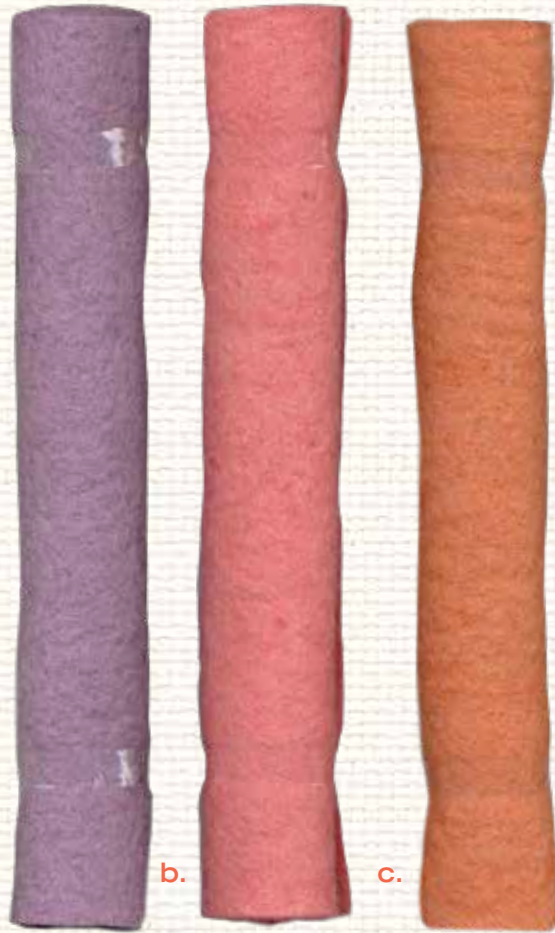

© 2021 World Art Group by Jennifer Paxton Parker

3 inch Cross Stitch Kits

LEARN A CRAFT

72-76902
Dino

72-76901
Llama

72-75973
Sloth

72-75972
Donut

New 12 in x 12 in 100% Wool Felt Sheets
a. 72-76904 heather, b. 72-76903 salmon, c. 72-76905 pumpkin