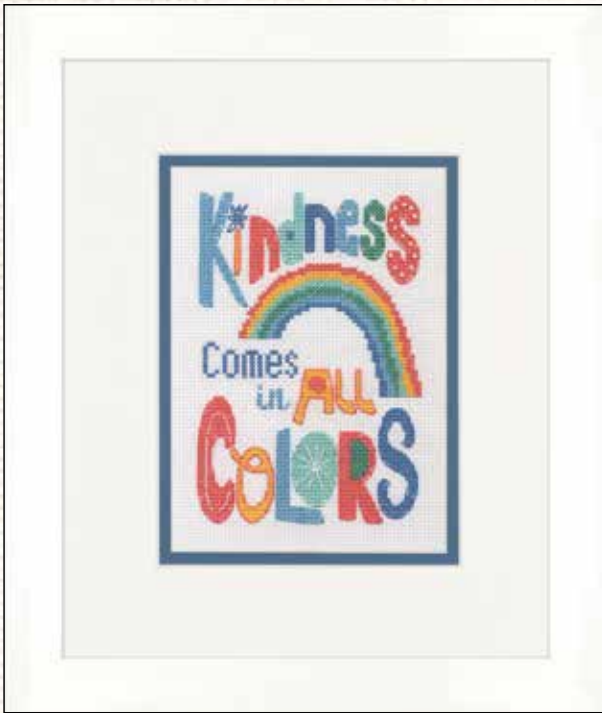

Finished size: 5 in x 7 in

Counted Cross Stitch

© Patricia Pinto courtesy of SunDance Licensing

THE
GOLD COLLECTION
CROSS STITCH

70-35399 | Fabulous Floral

Finished size: 14 in x 12 in

Counted Cross Stitch

© Nel Whatmore

CROSS STITCH

70-65216 | Kindness Colors
Finished size: 5 in x 7 in
Counted Cross Stitch

70-35401 | Blooms Flower Shop
Finished size: 12 in x 12 in
Counted Cross Stitch
© Kathryn White Lord

70-65218 | Be Something Magical
Finished size: 5 in x 7 in
Counted Cross Stitch
© Nikki Chu